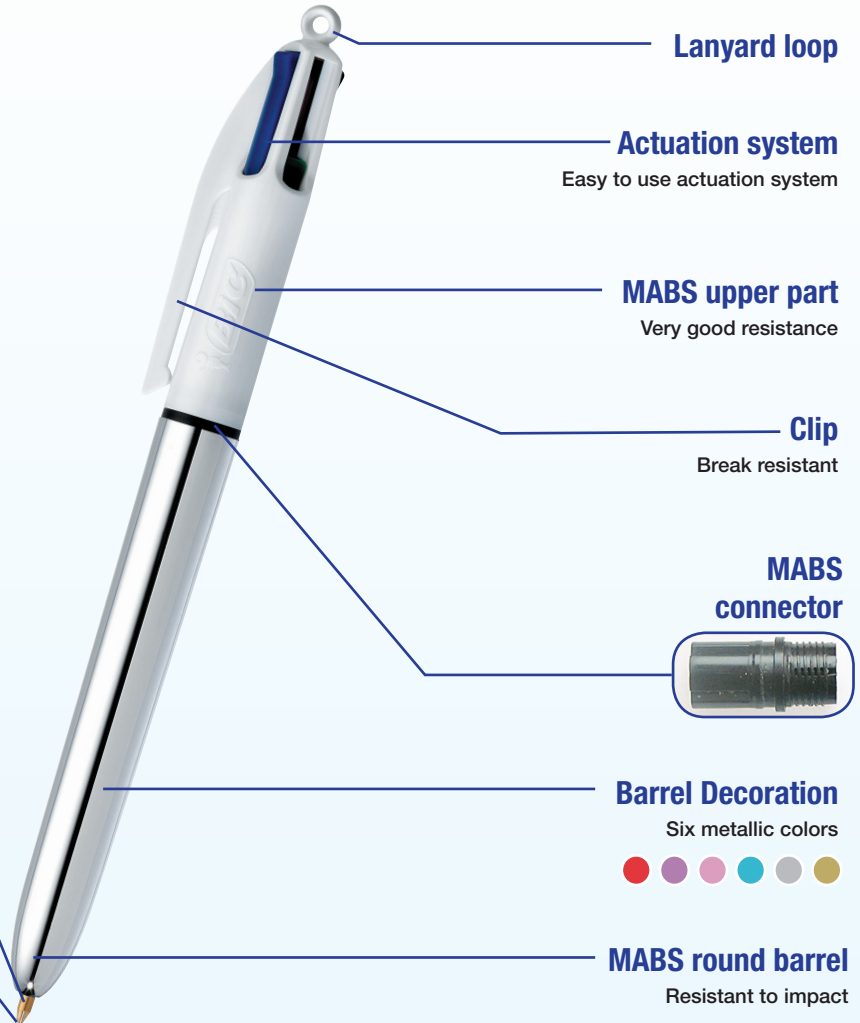

4 Colours™

4 Colours™ Shine

Product main features

BIC® 4 Colours™ Shine ball pen is a retractable ball pen containing four (4) classic ink cartridges. The 1.0 mm cartridges produce 0.4 mm line widths and offer long mileage to the consumer. Barrels are coated in six (6) different metallic colors. 4 Colours™ Shine pen is assembled at a BIC facility in France.

Ball Pen cartridges made by BIC

Classic ink made by BIC:
- Smooth writing
- 24 month shelf life

Ink Colors: ● ● ● ●

Ball Pen point made by BIC

State-of-the-art and highly precise manufacturing process for a regular ink flow

Tungsten carbide ball

- Perfectly spherical and resistant ball
- 100% of the balls are controlled
- Ensures quality and writing precision
- Ø 1.0 mm for average line width of 0.4 mm

Lanyard loop

Actuation system

Easy to use actuation system

MABS upper part

Very good resistance

Clip

Break resistant

MABS connector

Barrel Decoration

Six metallic colors