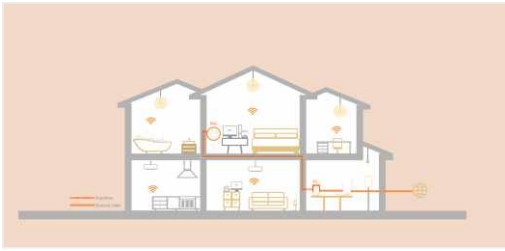

Innovation "1+1", Reliable Wi-Fi Connection anywhere!

PH5 = 1000M powerline adapter P3 + 1000M Wi-Fi powerline PA6
Where there is a socket, there is Wi-Fi. PH5 helps eliminate Wi-Fi blind spot and weak signal area by being plugged into a power socket to create a high quality Wi-Fi connection .