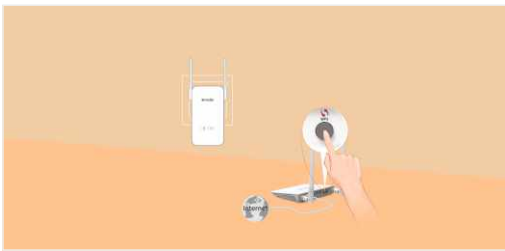

Wi-Fi Clone, Easy to use!

With Wi-Fi cloning technology, the Wi-Fi cloning can be finished just by pressing "WPS" button on wireless router and "Wi-Fi" button on PA6 .